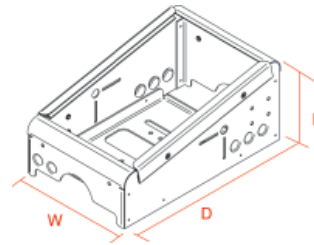

Features

- Heavy gauge steel construction for long-term durability
- Black powdercoat finish for maximum corrosion resistance
- Mounts to Dodge factory top plate, Gamber-Johnson MCS Top Plates and most competitive top plates
- 11 knock out panels for cigarette adapters
- Large cutout holes in bottom and on both sides for wiring access